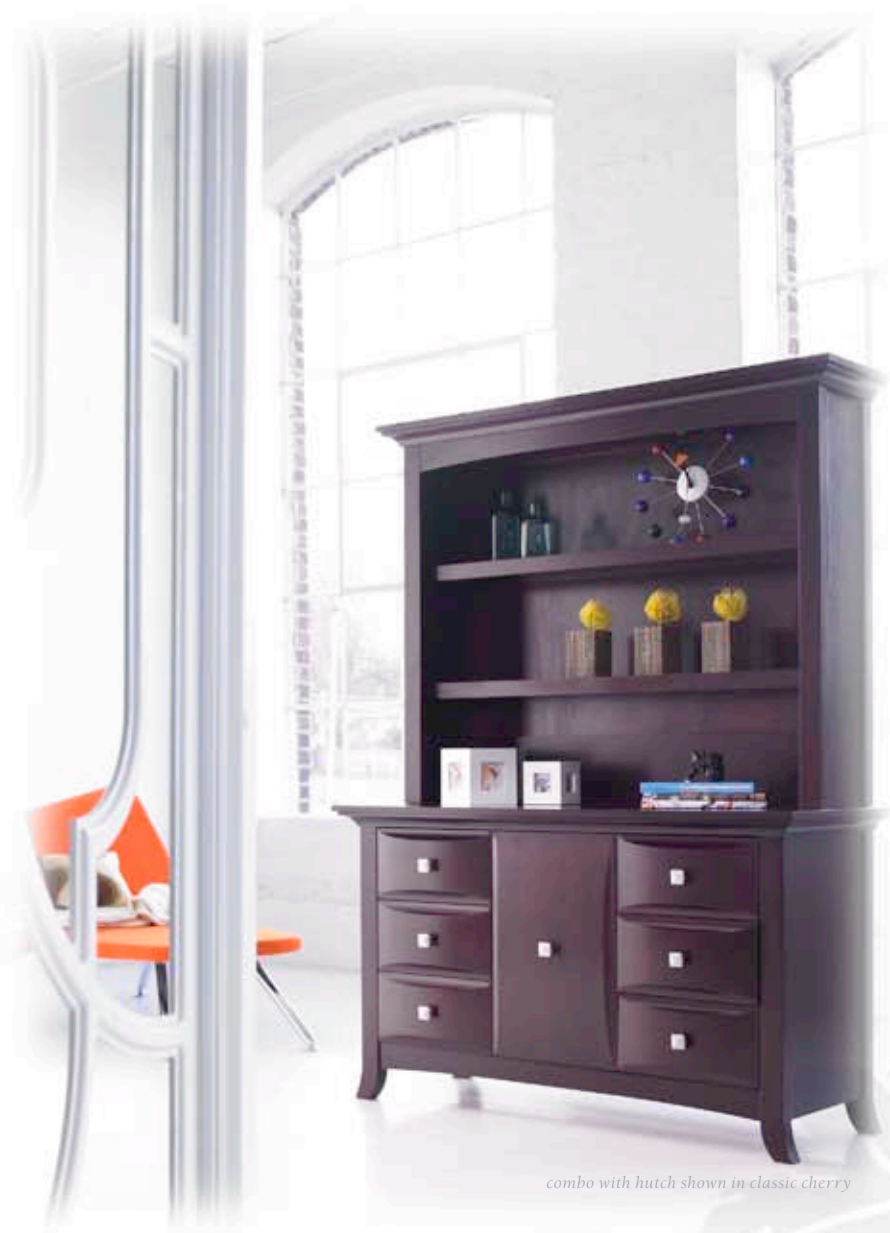

*Bonavita*  
fine children's furnishings

*Uetzo*

A photograph of a nursery room featuring a dark wood Metro collection crib, dresser, and changing table. The room is bright with a large window in the background. A white dog is lying on a rug in the foreground. The text 'the Metro collection' is overlaid on the right side of the image.

# *the Metro collection*

*Designed to answer the age-old question of city living versus the urban life, the Metro collection accomplishes it all. Whether you're a classic urbanite explorer or a downtown traditionalist, this collection is for you. With a sophisticated look and feel, Metro is a study in both modern and traditional—providing you the best of both worlds.*

*collection shown in classic cherry*

combo with hutch shown in classic cherry

*Stylish and cosmopolitan, this eight piece collection includes the Lifestyle Crib®, armoire, nightstand, 5 drawer dresser, combo, mirror, double dresser,*